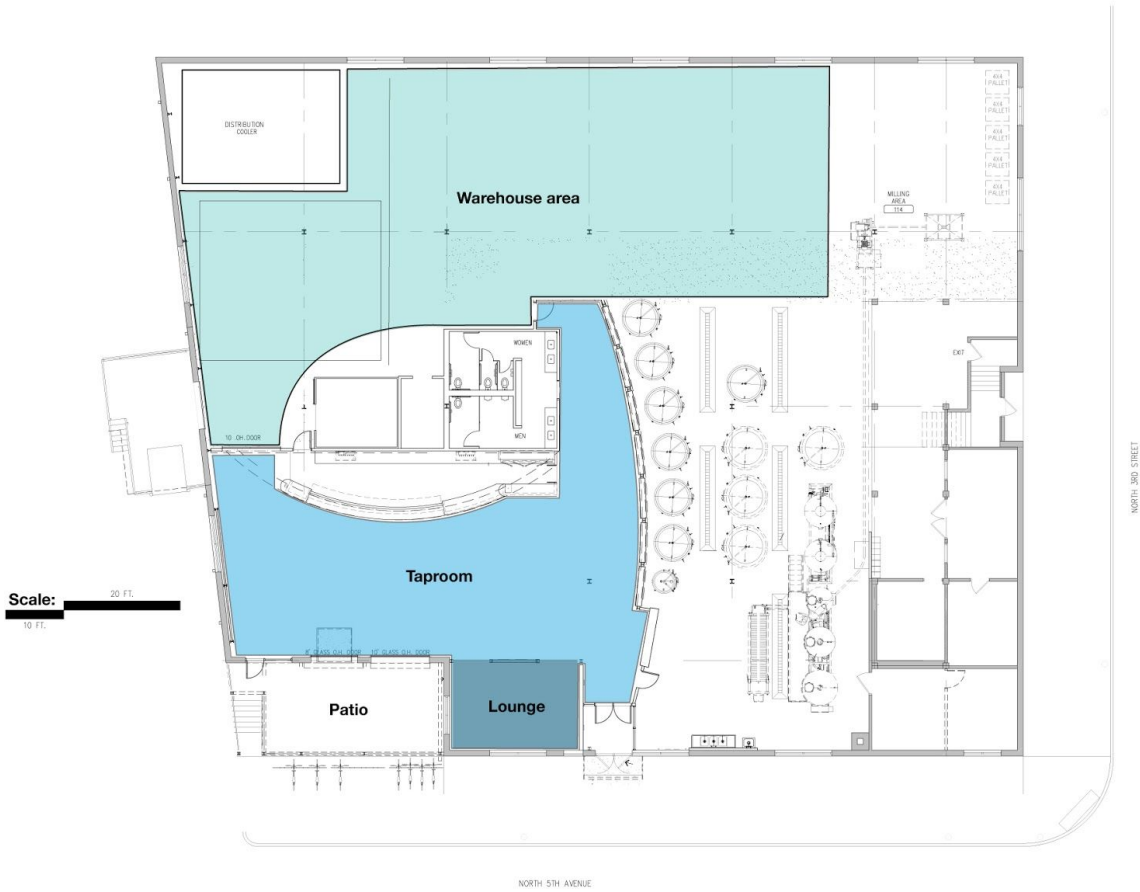

Hosting an Event at Modist Brewing

The Space

The details

- Renting the lounge:
 - The lounge can be rented any time we're open for \$25/hr with a 2 hr minimum.
 - Lounge dimensions = 15' x 22'
 - The lounge comes with 4 sofas, 2 coffee tables, and a 4 ft table - and can be rearranged to fit your needs
 - Outside food is welcome. If you wish to cater, please see our list of preferred caterers below
 - We are prohibited from allowing any outside alcohol.
- Renting the taproom:
 - The taproom can be rented any day of the week during regular or non-business hours.
 - Taproom measure approximately 3000 sq ft, has a capacity of over 200 (including patio), and has seating for 122.
 - Taproom rental fees vary by season, day, and regular vs non-business hours. During non-business hours there is no room rental fee, only a beer minimum plus gratuity. Please inquire for rental rates.
 - Taproom rental comes with bar service, and access to A/V capabilities including a wireless microphone, sound system, digital projector, and a 110" projector screen.
 - Outside food is welcome. If you wish to cater, please see our list of preferred caterers below
 - We are prohibited from allowing any outside alcohol.
- Renting the warehouse space:
 - The warehouse area can be rented any day of the week during regular or non-business hours.
 - The square footage of the warehouse area can be flexed anywhere from 750 sq ft to up to 5500 sq ft depending on needs.
 - The base rental fee of the warehouse space is \$150/hr plus a \$500 beer minimum (plus 20% gratuity).

- Warehouse rentals come with private bar service, and access to A/V capabilities including a wireless microphone, sound system, digital projector, and a 110” projector screen.
- Outside food is welcome. If you wish to cater, please see our list of preferred caterers below
- We are prohibited from allowing any outside alcohol.